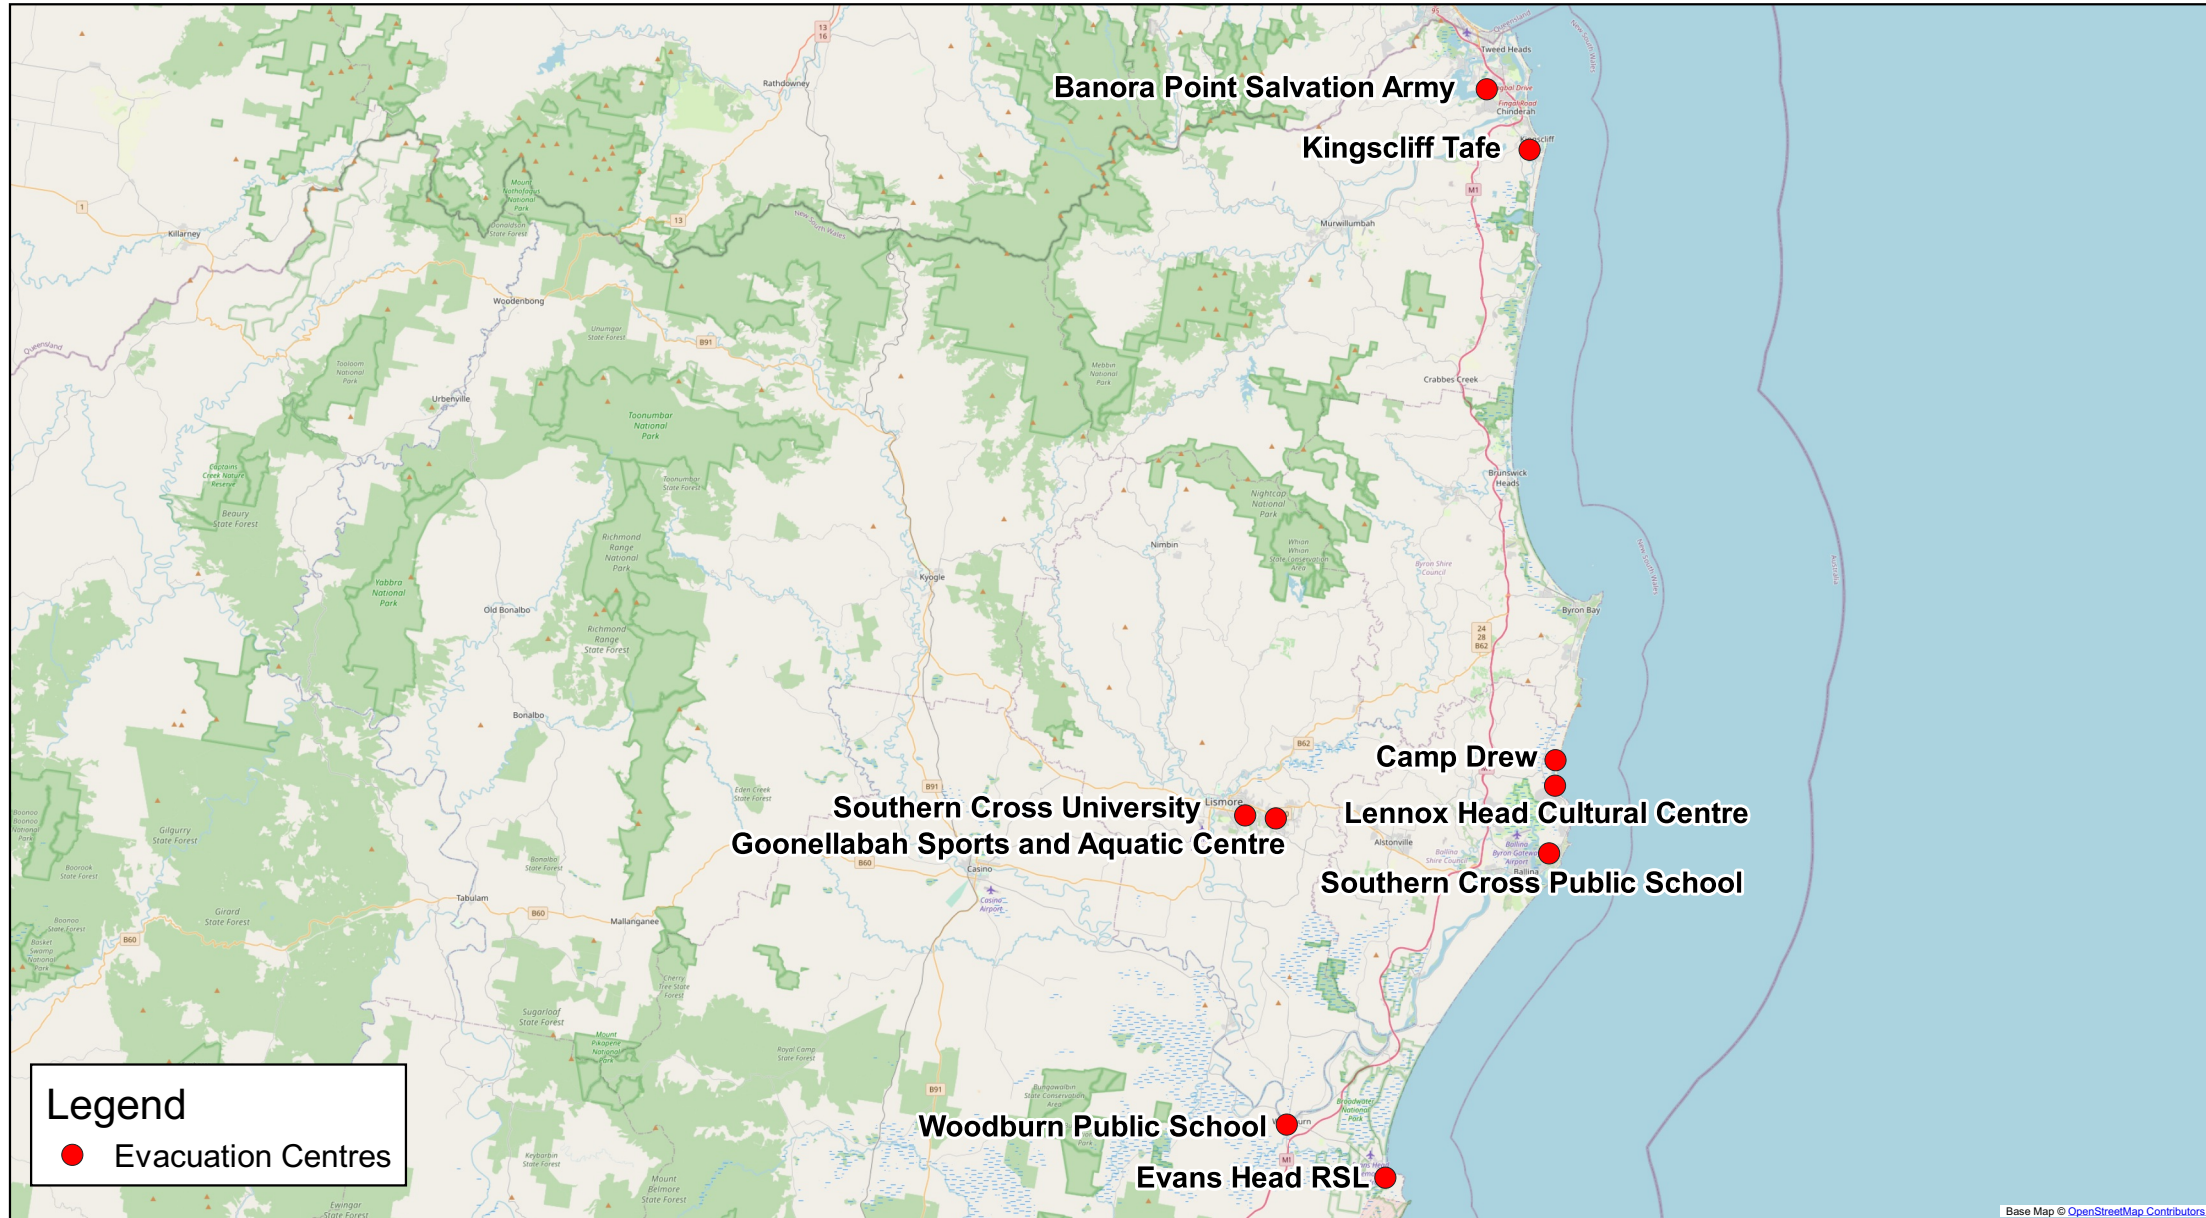

# Red Cross Presence in New South Wales Evacuation Centres

Source - Red Cross National Coordination Centre as of 03/03/2022

Scale: 1:796468

Created: 2022-03-04T12:07:32.958