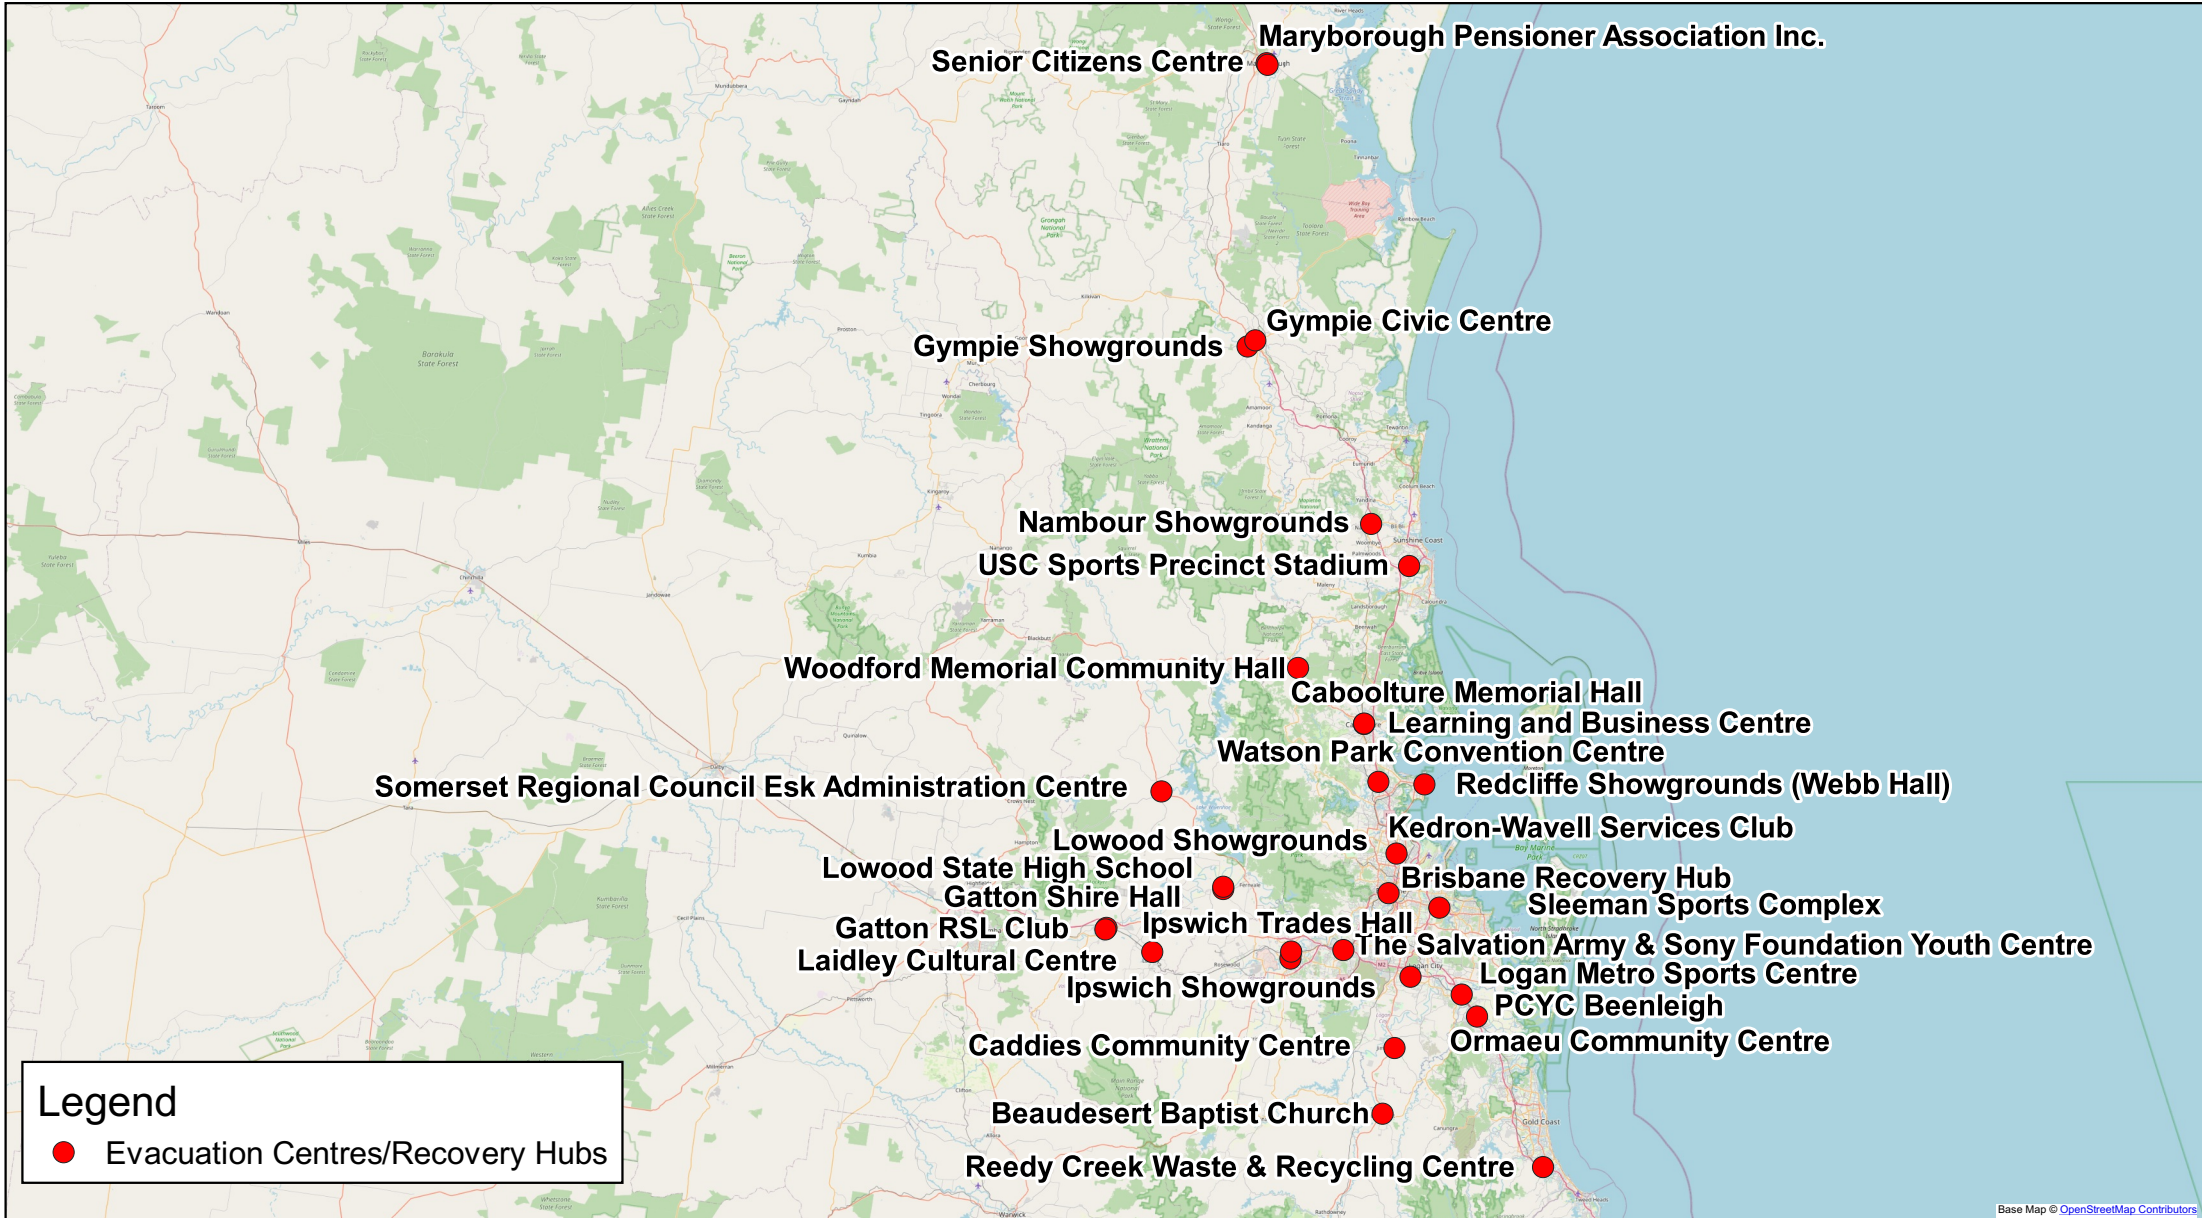

Red Cross Presence in Queensland Evacuation Centres/Recovery Hubs

Base Map © OpenStreetMap Contributors

Source - Red Cross National Coordination Centre as 03/03/2022

Scale: 1:2196468

Created: 2022-03-04T12:50:33.244